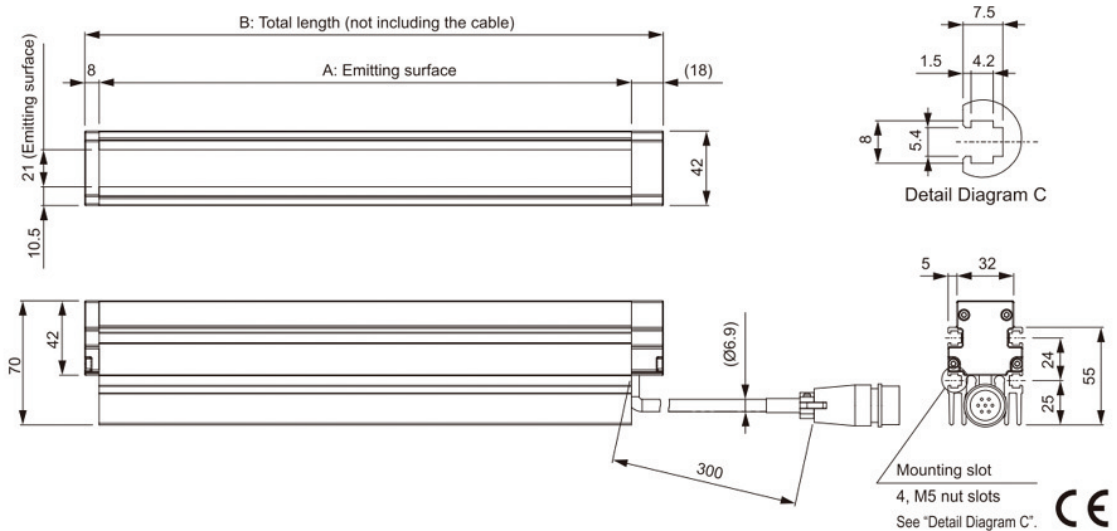

Specifications

LED color	White
Correlated color temperature	5,800 K (typ.)
Case material	Aluminum alloy, Resin
Cable length	300 mm
Connector	Metal connector SRCN1A16-7P (JAE)
Operating environment	0 to 40°C, Humidity: 20 to 85%RH (with no condensation)
Storage environment	-20 to 60°C, Humidity: 20 to 85%RH (with no condensation)
CE marking	Safety standard: EN 62471 compliant
Environmental regulations	RoHS compliant
Cooling method	Natural air-cooling
Light spectrum	

Model	A: Emitting surface (mm)	B: Total length (mm)	Power consumption (W)	Weight (g) (max.)
LNIS-100SW	100	126	21	430
LNIS-200SW	200	226	41	760
LNIS-300SW	300	326	61	1,090
LNIS-400SW	400	426	81	1,420
LNIS-500SW	500	526	101	1,740
LNIS-600SW	600	626	121	2,070
LNIS-700SW	700	726	142	2,400
LNIS-800SW	800	826	162	2,730
LNIS-900SW	900	926	182	3,050
LNIS-1000SW	1,000	1,026	202	3,380

Measurements

LNIS- □□□SW

□□□: Emitting surface length

For further information, please contact CCS Europe NV at +32-2-333-0080, or send an e-mail to info@ccseu.com